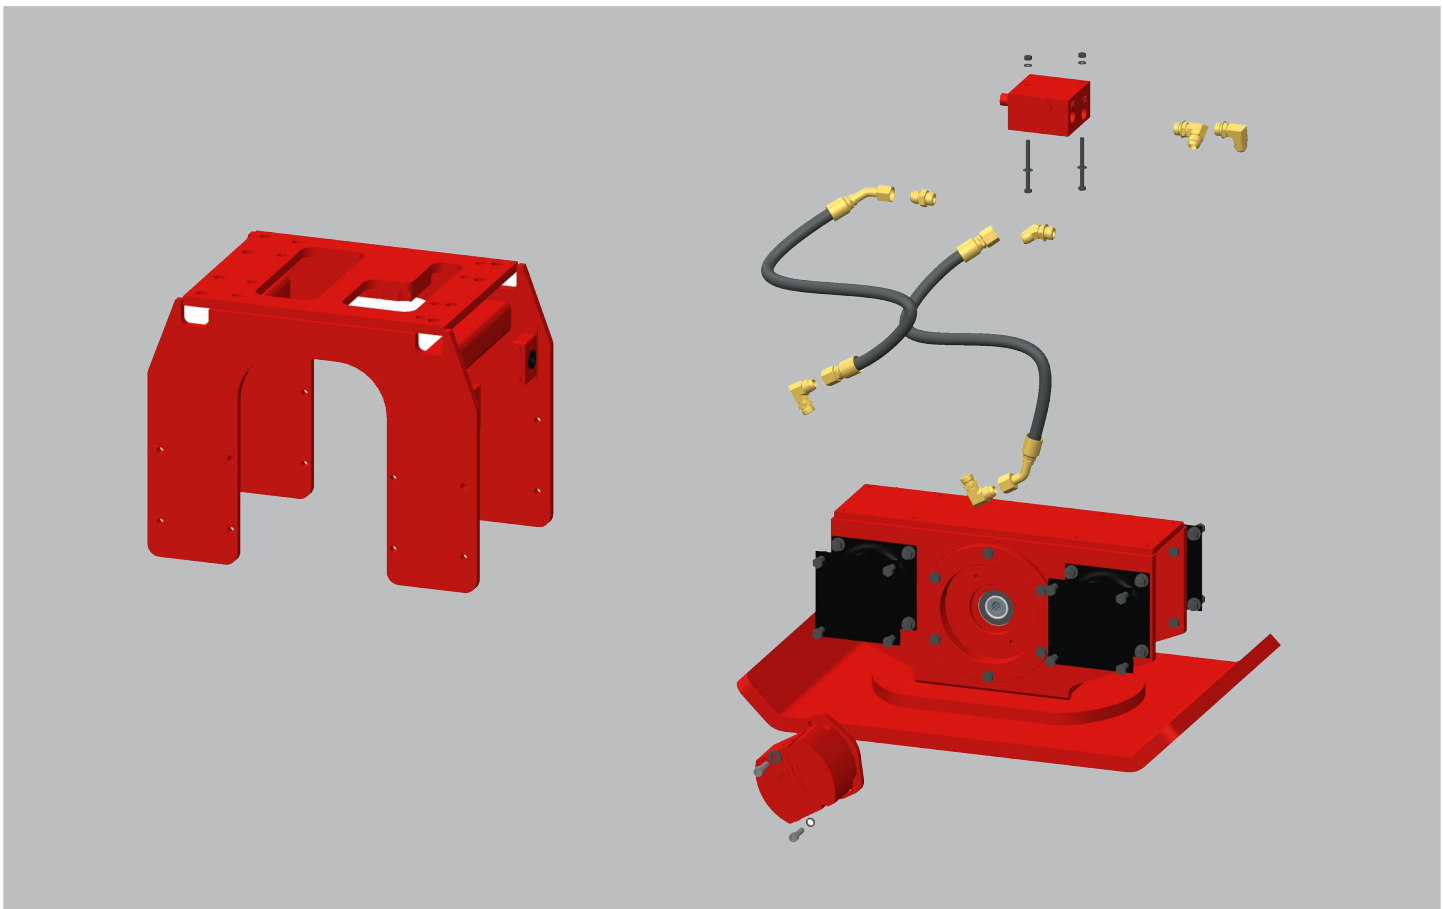

ALLIED

1000B
Allied Ho-Pacs®
**SUGGESTED SPARE
PARTS GUIDE**

December 1, 2015

NO.	MODEL / DESCRIPTION	1000B	QTY.
1	Bearing	573374	2
2	Hex Head Cap Screw	719730	32
3	Torque Nut	708787	32
4	Flat Washer	708512	32
5	Rubber Spring Mount	719749	4

THIS SUGGESTED SPARE PARTS GUIDE SUPERCEDE ALL OTHER SUCH MATERIALS.

NO.	MODEL / DESCRIPTION	7013	QTY.
6	Hose	A102045	1
7	Hose	576668	1
8	Hose	573928	1
9	Hose	573929	1
10	QD Coupler	101571	1
11	QD Coupler	101570	1

MOTORS

NO.	MODEL / DESCRIPTION	1000B	QTY.
	12 gpm Motor	101346	1
	18 gpm Motor	A102668	1
	21 gpm Motor	A102687	1

(*) Denotes parts included in Service Kit

THIS SUGGESTED SPARE PARTS GUIDE SUPERCEDE ALL OTHER SUCH MATERIALS.