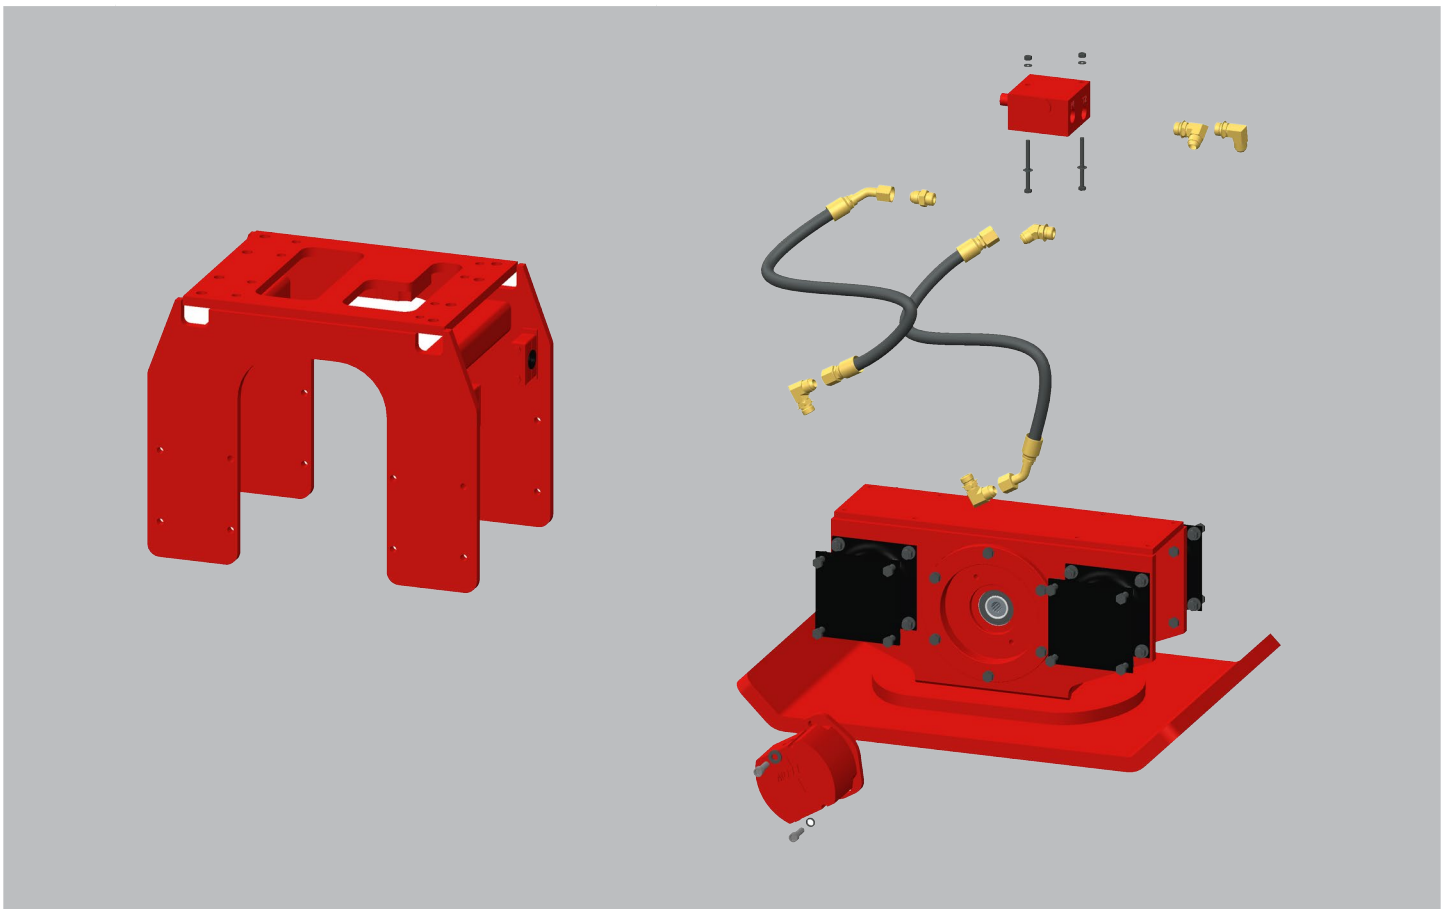

**ALLIED**

1000B  
Allied Ho-Pacs®  
**SUGGESTED SPARE  
PARTS GUIDE**

May 1, 2017

NO.	MODEL / DESCRIPTION	1000B	QTY.
1	Bearing	573374	2
2	Hex Head Cap Screw	719730	32
3	Torque Nut	708787	32
4	Flat Washer	708512	32
5	Rubber Spring Mount	719749	4

THIS SUGGESTED SPARE PARTS GUIDE SUPERCEDE ALL OTHER SUCH MATERIALS.

NO.	MODEL / DESCRIPTION	7013	QTY.
6	Hose	A102045	1
7	Hose	576668	1
8	Hose	573928	1
9	Hose	573929	1
10	QD Coupler	101571	1
11	QD Coupler	101570	1

**MOTORS**

NO.	MODEL / DESCRIPTION	1000B	QTY.
	12 gpm Motor	101346	1
	18 gpm Motor	A102668	1
	21 gpm Motor	102867	1

(\* ) Denotes parts included in Service Kit

THIS SUGGESTED SPARE PARTS GUIDE SUPERCEDE ALL OTHER SUCH MATERIALS.